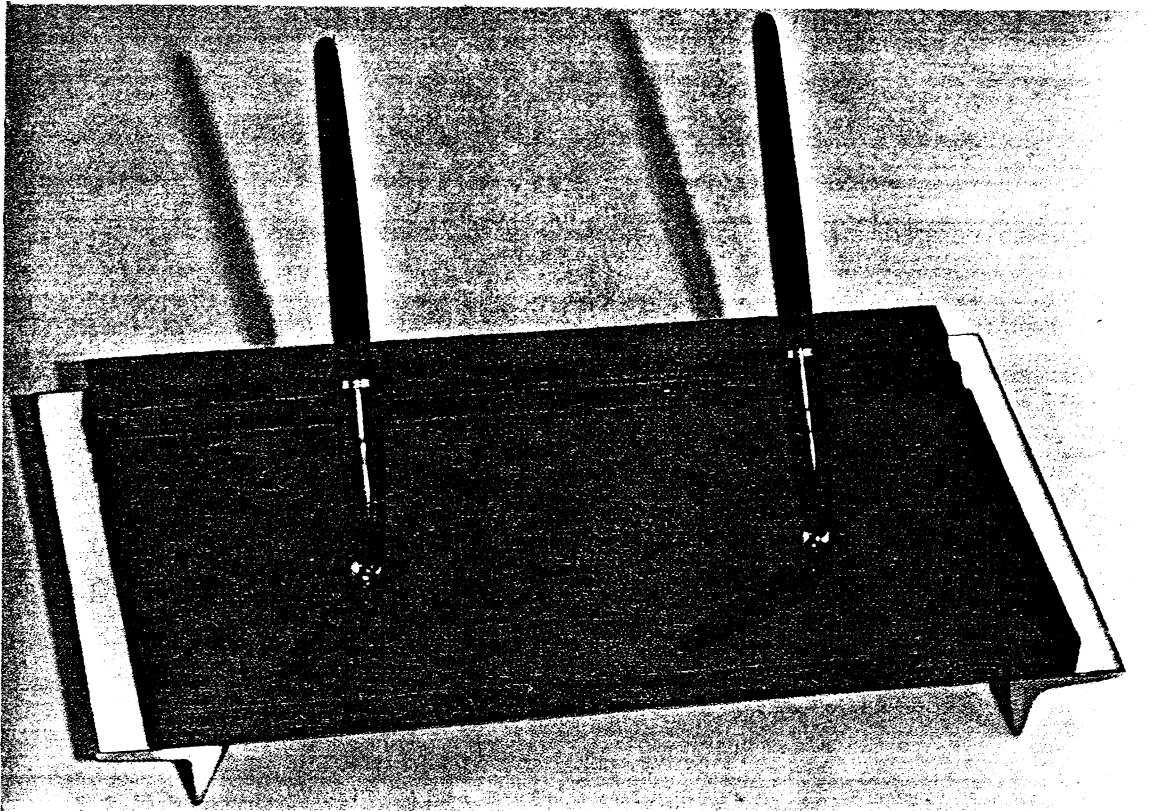

Parker "51" MAGNETIX Desk Sets

MODEL NO. 90-211

Colored catalin with gold colored rests.
Two black "51" pens and holders, 7¼ x 13½" . . . . . $40.00.